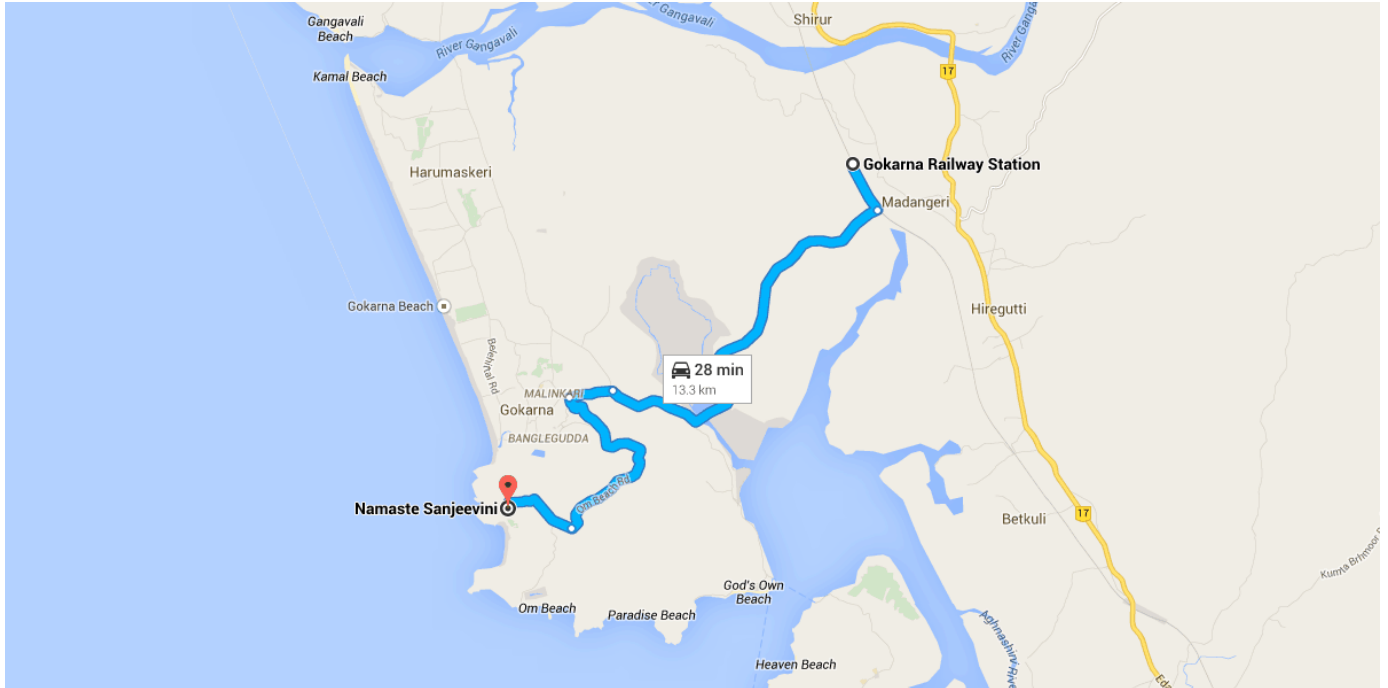

Drive 13.3 km, 28 min

Directions from Gokarna Railway Station to Namaste Sanjeevini, Kudle Hill Top, Kudle Beach Road

○ Gokarna Railway Station

Devigadde, Karnataka 581353

- ↑ 1. Head **south-east** towards **Gokarna Rd** 850 m
- ↘ 2. Turn **right** onto **Gokarna Rd**
 ⓘ Pass by Shree Sadguru Nityananda Ashrama Sanikatta (on the left in 5.6 km) 6.8 km
- ↙ 3. Slight **left** onto **Main Rd** 700 m
- ↶ 4. Take the 1st **left** onto **Om Beach Rd**
 ⓘ Pass by Hotel Ashokavana (on the right) 3.7 km
- ↘ 5. Turn **right** onto **Kudle Beach Rd**
 ⓘ Destination will be on the left 1.2 km

⊙ Namaste Sanjeevini, Kudle Hill Top, Kudle Beach Road

Gokarna, Karnataka 581326

These directions are for planning purposes only. You may find that construction projects, traffic, weather, or other events may cause conditions to differ from the

1/22/2015

Gokarna Railway Station to Namaste Sanjeevini, Gokarna, Karnataka - Google Maps

map results, and you should plan your route accordingly. You must obey all signs or notices regarding your route.