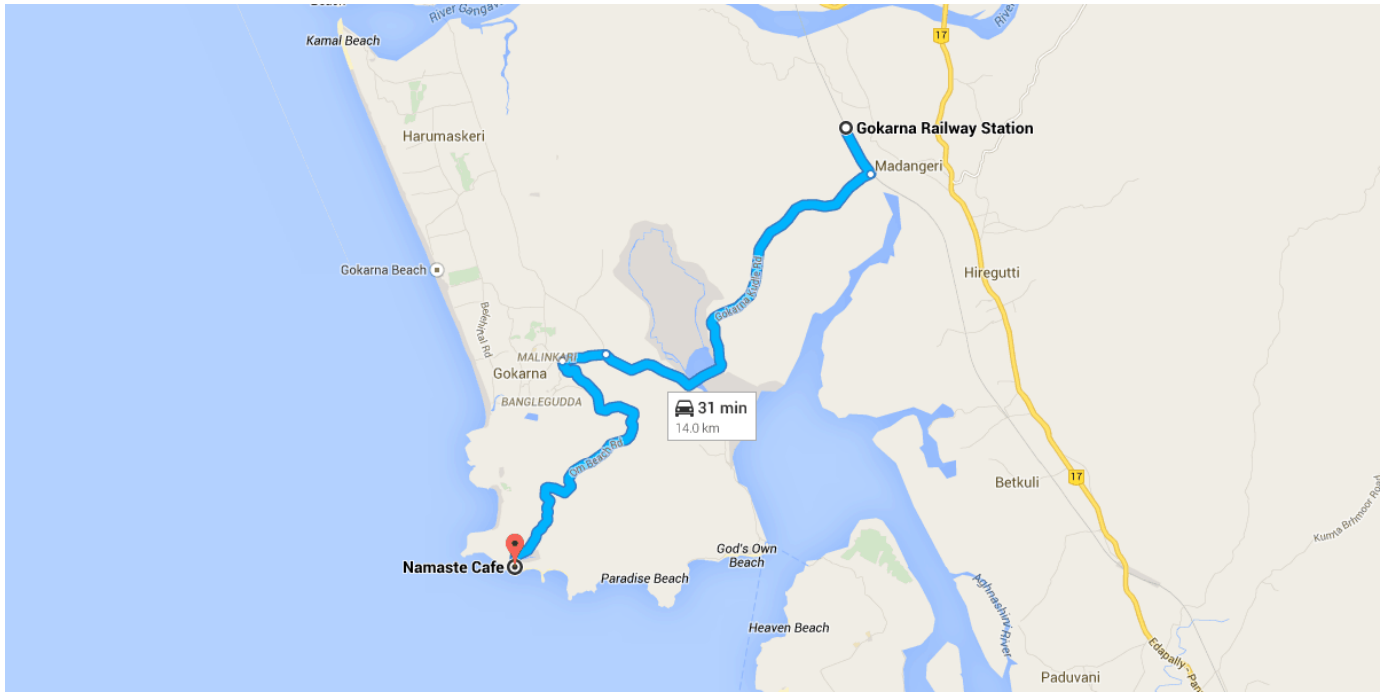

### Directions from Gokarna Railway Station to Namaste Cafe

## Gokarna Railway Station

Devigadde, Karnataka 581353

- ↑
 1. Head **south-east** towards **Gokarna Rd**  

---

 850 m
- ↘
 2. Turn **right** onto **Gokarna Rd**  
i Pass by Shree Sadguru Nityananda Ashrama Sanikatta (on the left in 5.6 km)  

---

 6.8 km
- ↙
 3. Slight **left** onto **Main Rd**  

---

 700 m
- ↶
 4. Take the 1st **left** onto **Om Beach Rd**  
i Pass by Hotel Ashokavana (on the right)  
i Destination will be on the left  

---

 5.7 km

## Namaste Cafe

Om Beach Road, Gokarna, Karnataka 581326

These directions are for planning purposes only. You may find that construction projects, traffic, weather, or other events may cause conditions to differ from the map results, and you should plan your route accordingly. You must obey all signs or notices regarding your route.