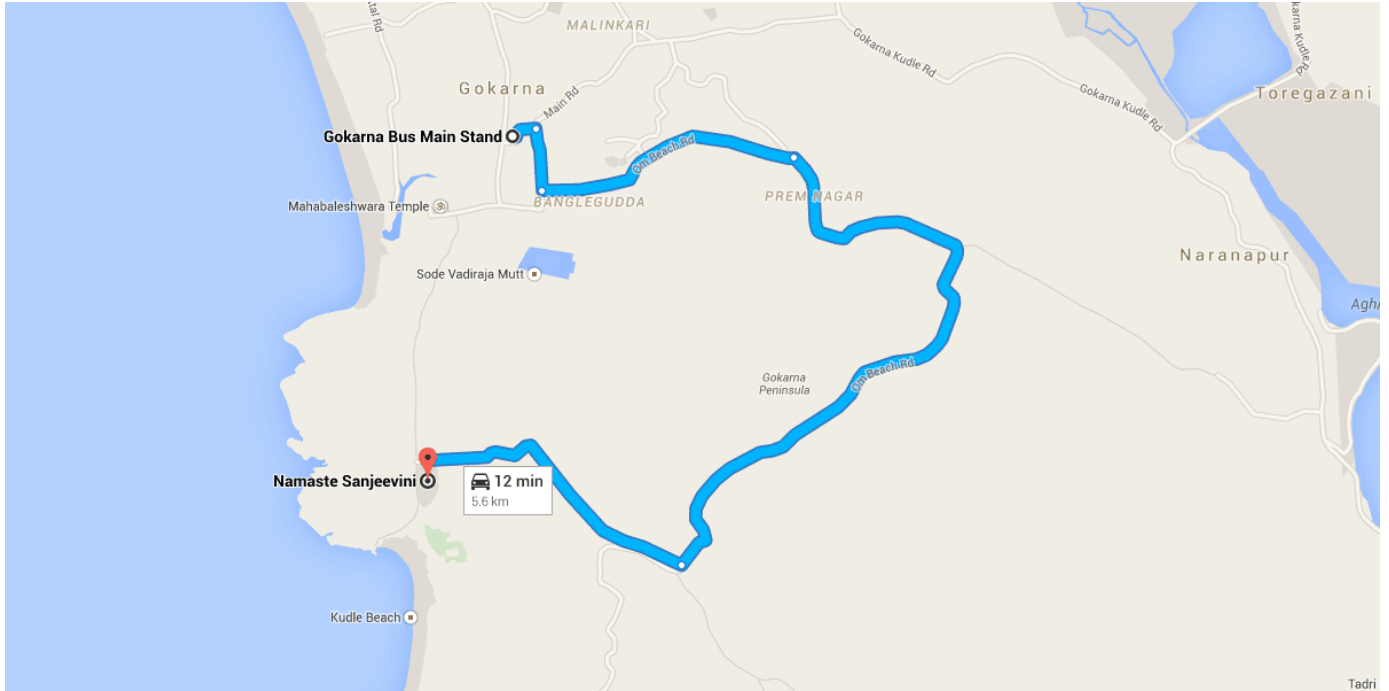

Drive 5.6 km, 12 min

## Directions from Gokarna Bus Main Stand to Namaste Sanjeevini, Kudle Hill Top, Kudle Beach Road

### ○ Gokarna Bus Main Stand

Banglegudda, Gokarna, Karnataka 581326

- ↑ 1. Head **north** towards **Main Rd**  

---

100 m
- ↘ 2. Turn **right** onto **Main Rd**  
i Pass by ಶ್ರೀ ಸಂಸ್ಥಾನ ಗೌಡಪಾದಾಚಾರ್ಯ ಕವಳೆ ಮಠ (on the left)  

---

250 m
- ↙ 3. Take the 1st **left** onto **Om Beach Rd**  
i Pass by Sanskruti Resort (on the right in 800 m)  

---

1.1 km
- ↘ 4. Turn **right** to stay on **Om Beach Rd**  

---

2.9 km
- ↘ 5. Turn **right** onto **Kudle Beach Rd**  
i Destination will be on the left  