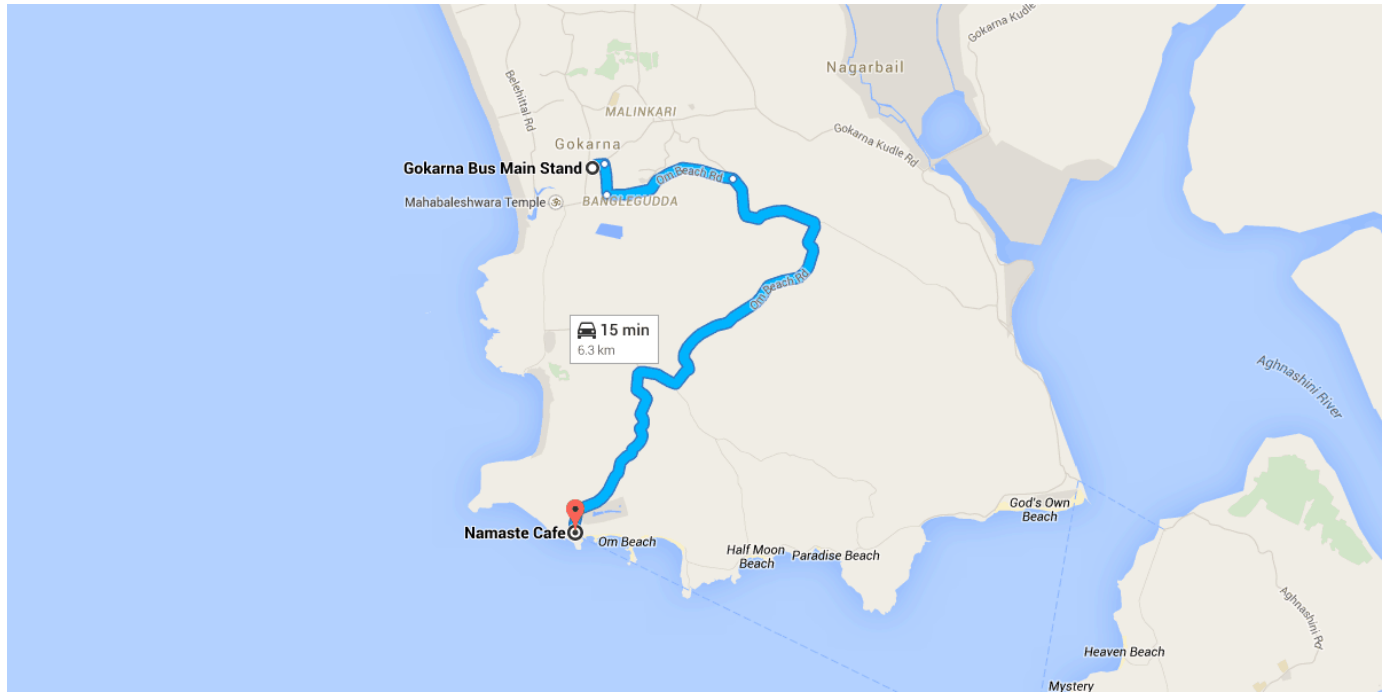

Drive 6.3 km, 15 min

Directions from Gokarna Bus Main Stand to Namaste Cafe

○ Gokarna Bus Main Stand

Banglegudda, Gokarna, Karnataka 581326

- ↑

1. Head **north** towards Main Rd

100 m
- ↘

2. Turn **right** onto Main Rd

i Pass by ಶ್ರೀ ಸಂಸ್ಕೃತ ಗೌಡಪಾದಾಚಾರ್ಯ ಕವಳೆ ಮಠ (on the left)

250 m
- ↙

3. Take the 1st **left** onto Om Beach Rd

i Pass by Sanskruti Resort (on the right in 800 m)

1.1 km
- ↘

4. Turn **right** to stay on Om Beach Rd

i Destination will be on the left

4.8 km

○ Namaste Cafe

Om Beach Road, Gokarna, Karnataka 581326

These directions are for planning purposes only. You may find that construction projects, traffic, weather, or other events may cause conditions to differ from the map results, and you should plan your route accordingly. You must obey all signs or notices regarding your route.